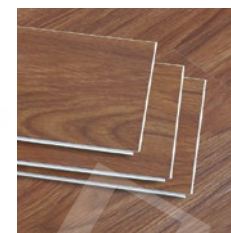

S9007

Wood Grain
1220mm x 184mm x 4mm

Name: Wood Grain Series

Regular size: 1220mm x 184mm x 4mm

Overall Thickness: 4mm

Surface: Wood Grain

Wear Layer Thickness: 0.2mm | 0.3mm | 0.4mm | 0.5mm

Installation mode: Click system