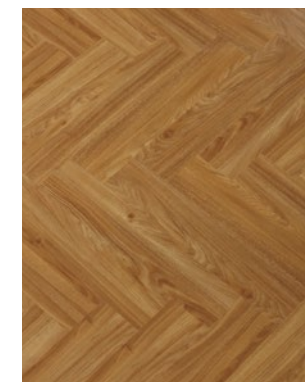

R9911

R9912

R9913

Herringbone

640mm x 128mm x 4mm

Name: Herringbone Series
Surface: Wood Grain

Regular size: 640mm x 128mm x 4mm
Wear Layer Thickness: 0.2mm | 0.3mm | 0.4mm | 0.5mm

Overall Thickness: 4mm
Installation mode: Click system