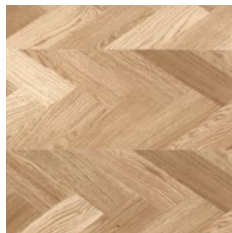

Y9702

Fishbone

1220mm x 302mm x 4mm

Name: Fishbone Series

Surface: Wood Grain

Regular size: 1220mm x 302mm x 4mm

Wear Layer Thickness: 0.2mm | 0.3mm | 0.4mm | 0.5mm

Overall Thickness: 4mm

Installation mode: Click system