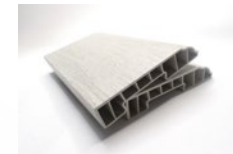

WPC

Grass

FLOORING ACCESSORIES

Reducer

Stair Nose

Inside Corner Moulding

T-Moulding

End Cap