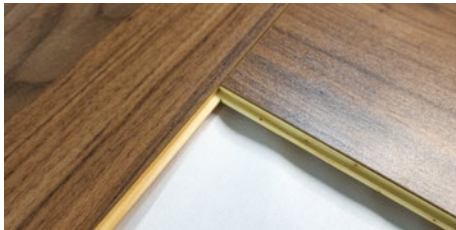

Installation mode: Click system

Surface: Matt/Wood Grain/Marble/Stone

Other Products

LAMINATE FLOORING

- OUNAIKE SERIES
- NORDIC STYLE
- EUROPEAN STYLE
- HERRINGBONE

NEW SOLID WOOD FLOOR

OUTDOOR TILE

Carbonized Wood